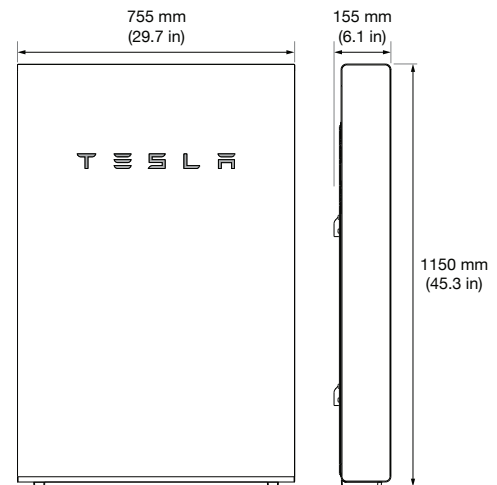

<sup>1</sup>Values provided for 25°C, 3.3 kW charge/discharge power.

<sup>2</sup>In Backup mode, grid charge power is limited to 1.67 kW.

<sup>3</sup>AC to battery to AC, at beginning of life.

## MECHANICAL SPECIFICATIONS

Dimensions	1150 mm x 755 mm x 155 mm
Weight	125 kg
Mounting options	Floor or wall mount