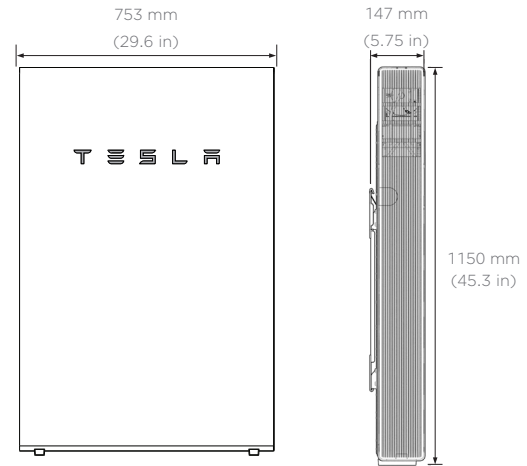

MECHANICAL SPECIFICATIONS

Dimensions³	1150 mm x 753 mm x 147 mm
Weight	114 kg
Mounting options	Floor or wall mount

³Dimensions differ slightly if manufactured before March 2019. Contact Tesla for additional information.